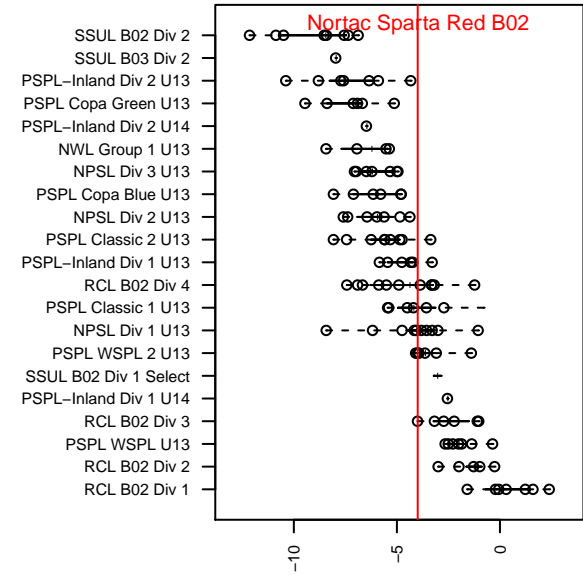

**attack and defense rating
relative to others at age
and all opponents in last 13 months**