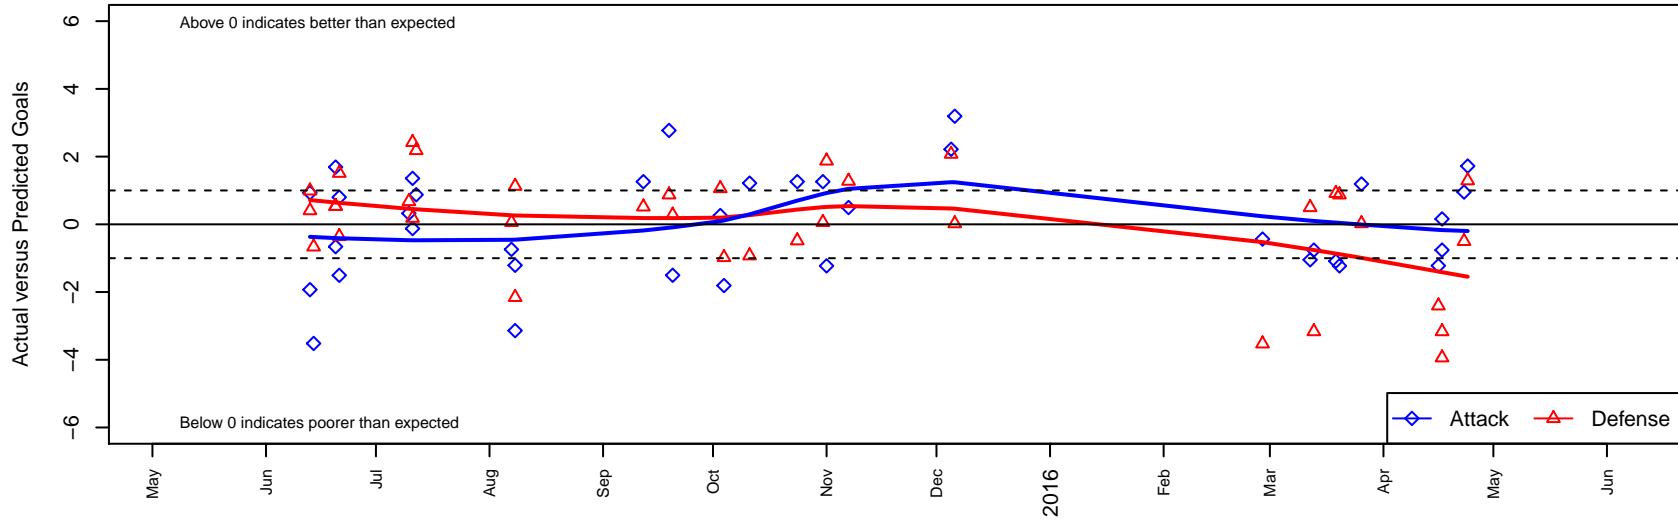

Nortac Sparta Red B02

FC Tacoma
 Tacoma, WA
 B02 total strength=850
 attack=1.57 defense=0.9
 fall league = PSPL WSPL 2 U13
 spr league = Spr PSPL SuperLeague 2 U13
 notes= Nortac Sparta Red -> FC
 Tacoma Blue -> Nortac
 Sparta Red

alt names used:
 NORTAC SPARTA 02 RED
 Sparta Red 02
 Sparta Red
 NORTAC SPARTA B02 Red
 NORTAC SPARTA B02 Red
 NORTAC SPARTA B02 RED ()

Venues played:
 2015 Starfire Spring Classic BU13 Silver
 2015 Snohomish United Invit Silver
 2015 ETFC Adidas Cup U13-14 Gold
 2015 River Jam Samba U13
 2015 PSPL WSPL 2 U13
 2015 Spr PSPL SuperLeague 2 U13
 2015 WA Cup BU13 Gold/Silver U13

Nortac Sparta Red B02
 Dots are actual minus expected GF (blue circles) and GA (red triangles).
 Blue line is smoothed change in attack strength. Red is smoothed change in defense strength.

**attack and defense variance (black dot)
relative to other teams
and top 10 in region**